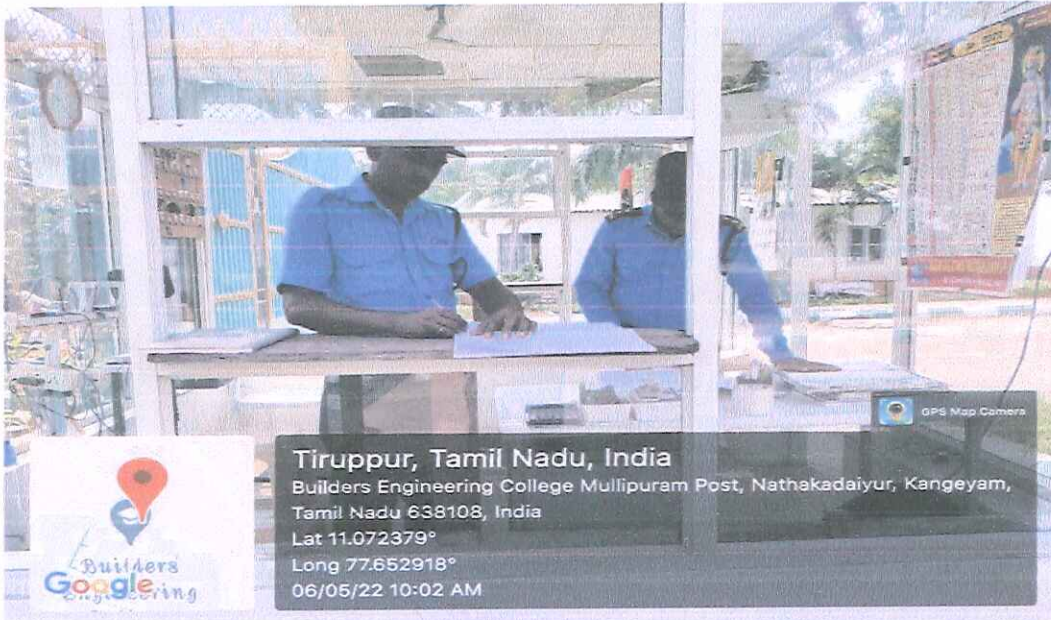

Main Gate Security Personal

Main Gate Entry Details by Security

S. Gopalak
PRINCIPAL
BUILDERS ENGINEERING COLLEGE
Nathakadaiyur, Kangeyam-638 108.
Tirupur Dt., Tamilnadu, India.